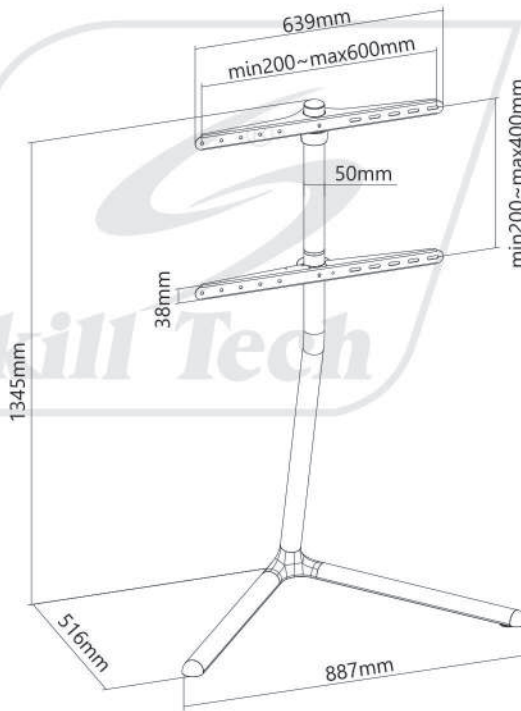

SH ST46C

Slender Metal V-Base TV Stand

Fits most 49"-70" flat TVs

Bring Aesthetics to Any Viewing Area

Screen Size
49" - 70"

VESA Compatible
200x200 300x200 300x300
400x200 400x300 400x400
600x400

Weight Capacity
40kg/88lbs

Direction Indicator

Cable Management

Adjustable Distance
fit most types of the screen in the market.

V-Shape Solid Construction
ensures a long life and stability.

Concealed Cable Management
keeps everything organized.